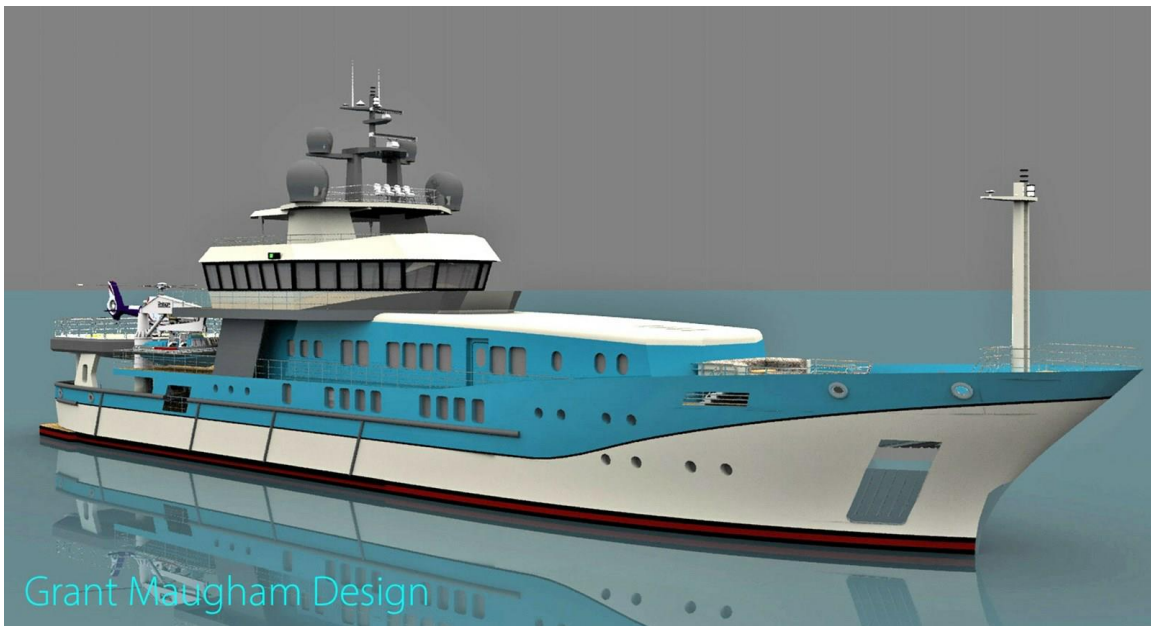

## Arctic Arrow

**LOA:** 225' 5" (68.7m)  
**Beam:** 36' 9" (11.2m)  
**Tonnage:** 1,437  
**Speed:** 18.4 Knots  
**Location:** Vigo, Spain  
**VAT Paid:** No Duty Paid

**Delivery/Model Year:** 2015  
**Model:** Explorer  
**Builder:** CUSTOM BUILT  
**Type:** Motor Yacht  
Expedition/Explorer  
**Fuel Cap:** 160000 L (42267.53 Gal)  
**Water Cap:** 31000 L (8189.33 Gal)  
**Engines:** 2x, Rolls Royce , 690V,  
2400 HP  
**Price:** (\$19,335,077 USD est.)  
€19,000,000 EUR

### Additional Specifications For Arctic Arrow:

<b>LOA:</b>	225' 5" (68.7m)	<b>Delivery/Model</b>	2015
<b>Beam:</b>	36' 9" (11.2m)	<b>Year:</b>	
<b>Min Draft:</b>	20' 9" (6.3m)	<b>Year Built:</b>	2015
<b>Hull Material:</b>	Steel	<b>Refit Year:</b>	2022
<b>Superstructure:</b>	Steel	<b>Builder:</b>	CUSTOM BUILT
<b>Hull Designer:</b>	Cardenas	<b>Model:</b>	Explorer
<b>Deck Material:</b>	Steel	<b>Type:</b>	Motor Yacht Expedition/Explorer
<b>Tonnage:</b>	1,437	<b>Engines:</b>	2400 HP, Twin, Inboard, Diesel/Electric, Rolls Royce , 690V,
<b>Speed:</b>	Max 18.4 Knots	<b>Crew Berths:</b>	12
<b>Fuel Capacity:</b>	160000 L (42267.53 Gal)	<b>Captain Cabin:</b>	Yes
<b>Water Capacity:</b>	31000 L (8189.33 Gal)	<b>Classifications:</b>	
<b>Holding Tank:</b>	11400 L (3011.56 Gal)	<b>MCA:</b> Yes <b>ISM:</b> Yes	
<b>Location:</b>	Vigo, Spain		
<b>Price:</b>	(\$19,335,077 USD est.) €19,000,000 EUR		
<b>Tax Status:</b>	No Duty Paid		

WhatsApp Image 2022-03-29 at 2.00.16 PM (1)

WhatsApp Image 2022-03-29 at 2.00.16 PM (2)

Generated On 8/17/2022 3:09 AM by Royal Yachts SVC Account

**Royal Yachts**

**Royal Yachts SVC Account**  
info110220220300@royal-  
yachts.com  
www.ry.ae

**Arctic Arrow**

WhatsApp Image 2022-03-29 at 2.00.16 PM (3)

WhatsApp Image 2022-03-29 at 2.00.16 PM (4)

Generated On 8/17/2022 3:09 AM by Royal Yachts SVC Account

**Royal Yachts**

**Royal Yachts SVC Account**  
info110220220300@royal-  
yachts.com  
www.ry.ae