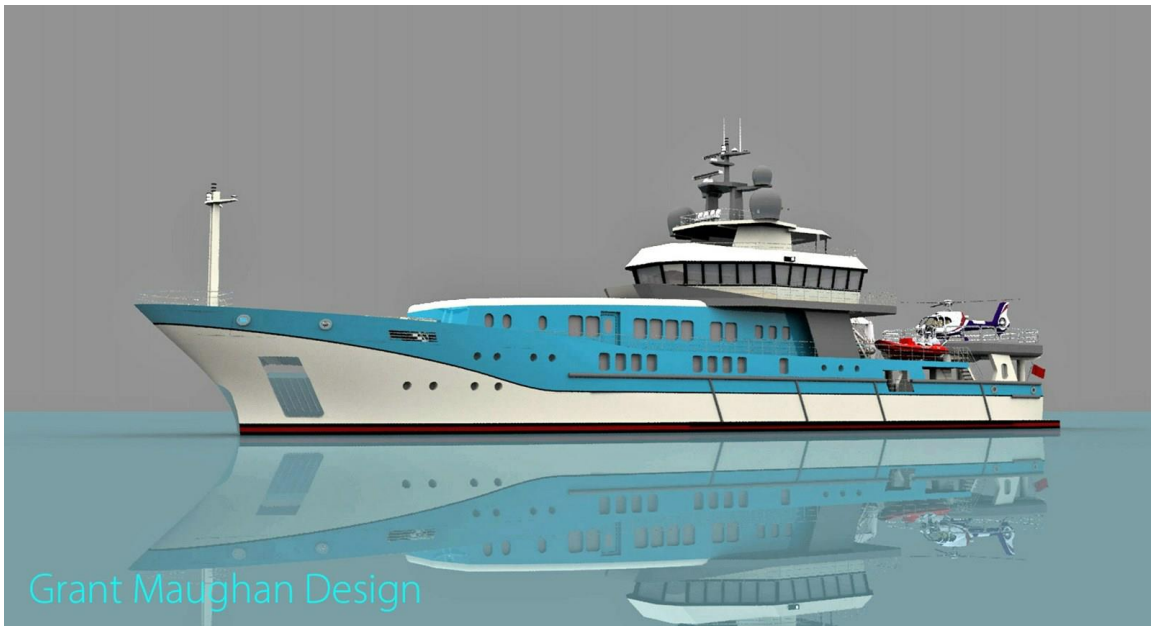

## Arctic Arrow

**LOA:** 225' 5" (68.7m)  
**Beam:** 36' 9" (11.2m)  
**Tonnage:** 1,437  
**Speed:** 18.4 Knots  
**Location:** Vigo, Spain  
**VAT Paid:** No Duty Paid

**Delivery/Model Year:** 2015  
**Model:** Explorer  
**Builder:** CUSTOM BUILT  
**Type:** Motor Yacht  
Expedition/Explorer  
**Fuel Cap:** 160000 L (42267.53 Gal)  
**Water Cap:** 31000 L (8189.33 Gal)  
**Engines:** 2x, Rolls Royce , 690V,  
2400 HP  
**Price:** (\$19,335,077 USD est.)  
€19,000,000 EUR

### Additional Specifications For Arctic Arrow:

<b>LOA:</b>	225' 5" (68.7m)	<b>Delivery/Model</b>	2015
<b>Beam:</b>	36' 9" (11.2m)	<b>Year:</b>	
<b>Min Draft:</b>	20' 9" (6.3m)	<b>Year Built:</b>	2015
<b>Hull Material:</b>	Steel	<b>Refit Year:</b>	2022
<b>Superstructure:</b>	Steel	<b>Builder:</b>	CUSTOM BUILT
<b>Hull Designer:</b>	Cardenas	<b>Model:</b>	Explorer
<b>Deck Material:</b>	Steel	<b>Type:</b>	Motor Yacht Expedition/Explorer
<b>Tonnage:</b>	1,437	<b>Engines:</b>	2400 HP, Twin, Inboard, Diesel/Electric, Rolls Royce , 690V,
<b>Speed:</b>	Max 18.4 Knots	<b>Crew Berths:</b>	12
<b>Fuel Capacity:</b>	160000 L (42267.53 Gal)	<b>Captain Cabin:</b>	Yes
<b>Water Capacity:</b>	31000 L (8189.33 Gal)	<b>Classifications:</b>	
<b>Holding Tank:</b>	11400 L (3011.56 Gal)	<b>MCA:</b> Yes <b>ISM:</b> Yes	
<b>Location:</b>	Vigo, Spain		
<b>Price:</b>	(\$19,335,077 USD est.) €19,000,000 EUR		
<b>Tax Status:</b>	No Duty Paid		

WhatsApp Image 2022-03-29 at 2.00.16 PM (1)

WhatsApp Image 2022-03-29 at 2.00.16 PM (2)

Generated On 8/17/2022 3:09 AM by Royal Yachts SVC Account

**Royal Yachts**

**Royal Yachts SVC Account**  
info110220220300@royal-  
yachts.com  
www.ry.ae

**Arctic Arrow**

WhatsApp Image 2022-03-29 at 2.00.16 PM (3)

WhatsApp Image 2022-03-29 at 2.00.16 PM (4)

Generated On 8/17/2022 3:09 AM by Royal Yachts SVC Account

**Royal Yachts**

**Royal Yachts SVC Account**  
info110220220300@royal-  
yachts.com  
www.ry.ae