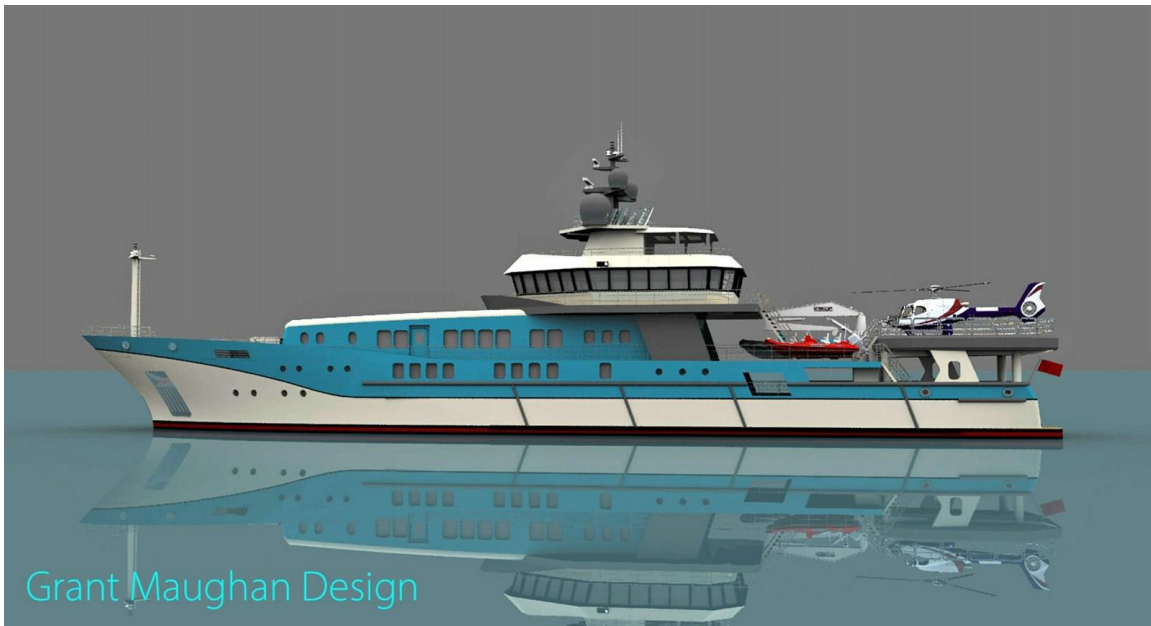

## Arctic Arrow

**LOA:** 225' 5" (68.7m)  
**Beam:** 36' 9" (11.2m)  
**Tonnage:** 1,437  
**Speed:** 18.4 Knots  
**Location:** Vigo, Spain  
**VAT Paid:** No Duty Paid

**Delivery/Model Year:** 2015  
**Model:** Explorer  
**Builder:** CUSTOM BUILT  
**Type:** Motor Yacht  
Expedition/Explorer  
**Fuel Cap:** 160000 L (42267.53 Gal)  
**Water Cap:** 31000 L (8189.33 Gal)  
**Engines:** 2x, Rolls Royce , 690V,  
2400 HP  
**Price:** (\$19,335,077 USD est.)  
€19,000,000 EUR

Generated On 8/17/2022 3:09 AM by Royal Yachts SVC Account

**Royal Yachts**

**Royal Yachts SVC Account**  
info110220220300@royal-  
yachts.com  
www.ry.ae

**Arctic Arrow**

### Additional Specifications For Arctic Arrow:

<b>LOA:</b>	225' 5" (68.7m)	<b>Delivery/Model</b>	2015
<b>Beam:</b>	36' 9" (11.2m)	<b>Year:</b>	
<b>Min Draft:</b>	20' 9" (6.3m)	<b>Year Built:</b>	2015
<b>Hull Material:</b>	Steel	<b>Refit Year:</b>	2022
<b>Superstructure:</b>	Steel	<b>Builder:</b>	CUSTOM BUILT
<b>Hull Designer:</b>	Cardenas	<b>Model:</b>	Explorer
<b>Deck Material:</b>	Steel	<b>Type:</b>	Motor Yacht Expedition/Explorer
<b>Tonnage:</b>	1,437	<b>Engines:</b>	2400 HP, Twin, Inboard, Diesel/Electric, Rolls Royce , 690V,
<b>Speed:</b>	Max 18.4 Knots	<b>Crew Berths:</b>	12
<b>Fuel Capacity:</b>	160000 L (42267.53 Gal)	<b>Captain Cabin:</b>	Yes
<b>Water Capacity:</b>	31000 L (8189.33 Gal)	<b>Classifications:</b>	
<b>Holding Tank:</b>	11400 L (3011.56 Gal)	<b>MCA:</b> Yes <b>ISM:</b> Yes	
<b>Location:</b>	Vigo, Spain		
<b>Price:</b>	(\$19,335,077 USD est.) €19,000,000 EUR		
<b>Tax Status:</b>	No Duty Paid		

WhatsApp Image 2022-03-29 at 2.00.16 PM (1)

WhatsApp Image 2022-03-29 at 2.00.16 PM (2)

Generated On 8/17/2022 3:09 AM by Royal Yachts SVC Account

**Royal Yachts**

**Royal Yachts SVC Account**  
info110220220300@royal-  
yachts.com  
www.ry.ae