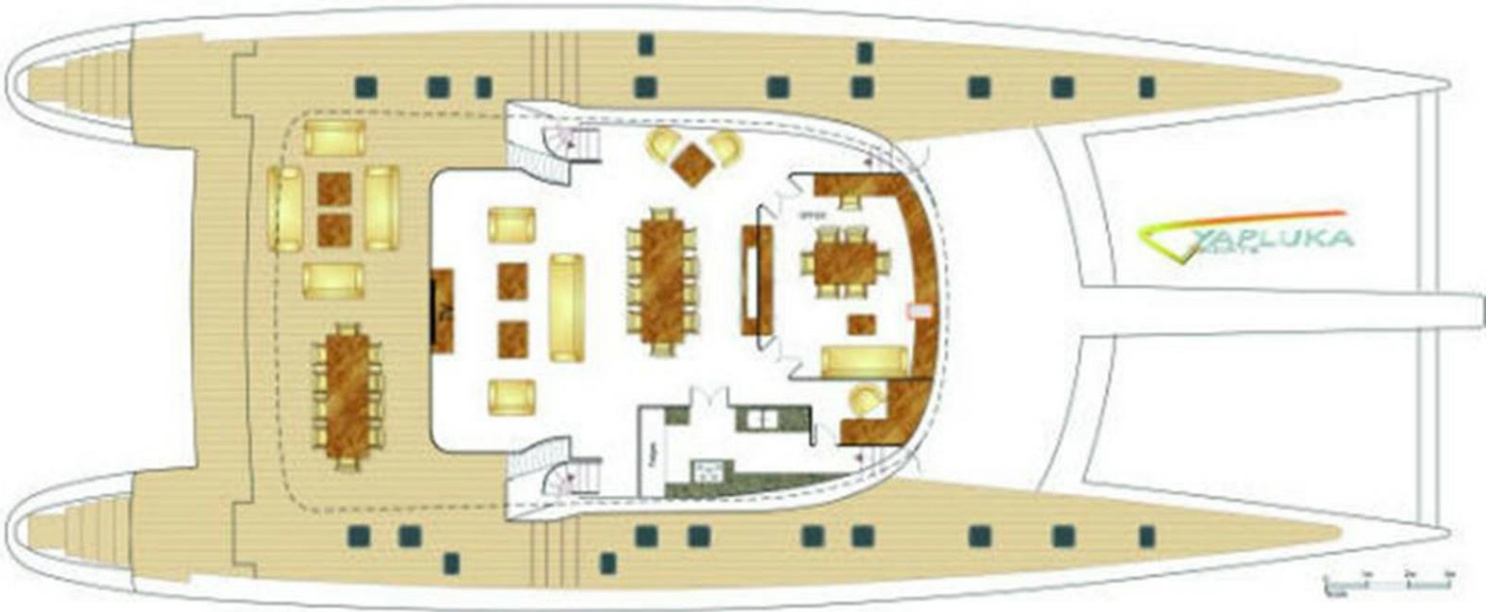

Additional Specifications For 115' 2008 Yapluka:

LOA:	115' 2" (35.1m)	Delivery/Model	2008
Beam:	48' 5" (14.75m)	Year:	
Max Draft:	7' 11" (2.4m)	Year Built:	2008
Hull Material:	Composite	Builder:	YAPLUKA
Range At Cruise Speed:		Model:	Yapluka
Range At Max Speed:		Type:	Catamaran Cruiser
Fuel Capacity:	8000 L (2113.38 Gal)	Engines:	400 HP, Twin, Inboard, Diesel, Yanmar,
Water Capacity:	5000 L (1320.86 Gal)	Staterooms:	5
Holding Tank:	1200 L (317.01 Gal)	Captain Cabin:	No
Flag:	French	Classifications:	Unknown
Location:	N/A, N/A France	MCA: No	ISM: No
Price:	(\$13,603,129 USD est.) €12,800,000 EUR		
Tax Status:	No Duty Paid		

Hull Layout

Hull Layout Variation

Generated On 4/21/2024 11:30 AM by WORLD YACHT GROUP SVC Account

WORLD YACHT GROUP USA

WORLD YACHT GROUP SVC

115' 2008 Yapluca

Account

**info160920210306@world-yacht-
group.com**

worldyachtgroup.com

Page 3 of 7

Main Deck

Main Deck

Generated On 4/21/2024 11:30 AM by WORLD YACHT GROUP SVC Account

WORLD YACHT GROUP USA

WORLD YACHT GROUP SVC

115' 2008 Yapluka