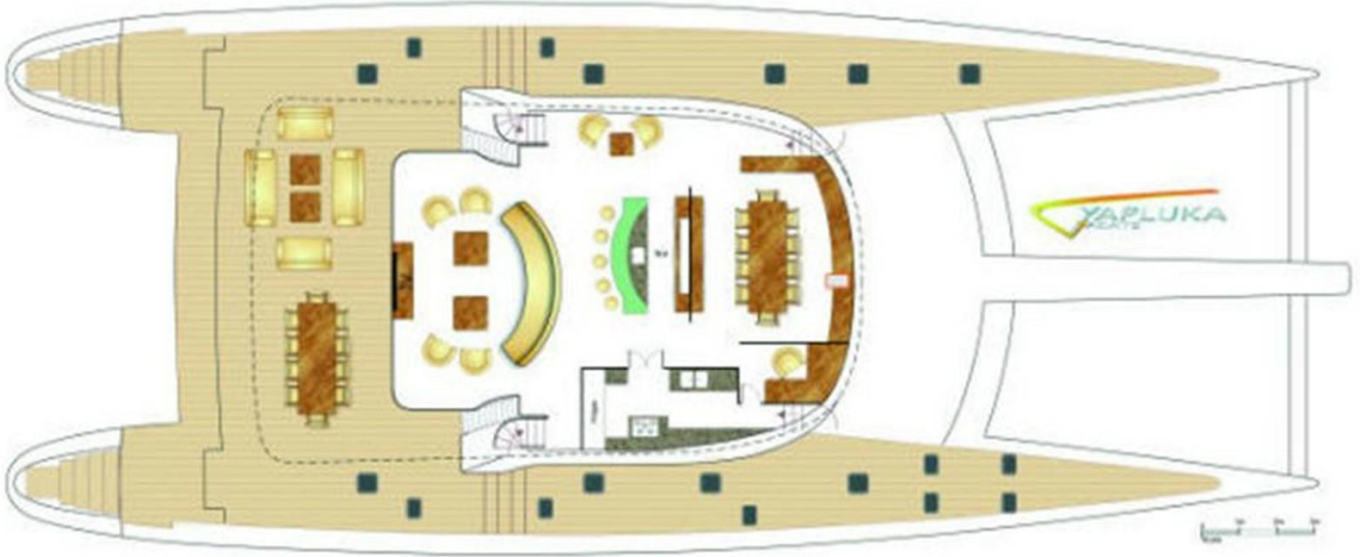

Additional Specifications For 115' 2008 Yapluka:

LOA:	115' 2" (35.1m)	Delivery/Model	2008
Beam:	48' 5" (14.75m)	Year:	
Max Draft:	7' 11" (2.4m)	Year Built:	2008
Hull Material:	Composite	Builder:	YAPLUKA
Range At Cruise Speed:		Model:	Yapluka
Range At Max Speed:		Type:	Catamaran Cruiser
Fuel Capacity:	8000 L (2113.38 Gal)	Engines:	400 HP, Twin, Inboard, Diesel, Yanmar,
Water Capacity:	5000 L (1320.86 Gal)	Staterooms:	5
Holding Tank:	1200 L (317.01 Gal)	Captain Cabin:	No
Flag:	French	Classifications:	Unknown
Location:	N/A, N/A France	MCA: No	ISM: No
Price:	(\$13,603,129 USD est.) €12,800,000 EUR		
Tax Status:	No Duty Paid		

Hull Layout

Hull Layout Variation

Generated On 4/21/2024 11:30 AM by WORLD YACHT GROUP SVC Account

WORLD YACHT GROUP USA

WORLD YACHT GROUP SVC

115' 2008 Yapluca

Account

**info160920210306@world-yacht-
group.com**

worldyachtgroup.com

Page 3 of 7

Main Deck

Main Deck

Generated On 4/21/2024 11:30 AM by WORLD YACHT GROUP SVC Account

WORLD YACHT GROUP USA

WORLD YACHT GROUP SVC

115' 2008 Yapluka