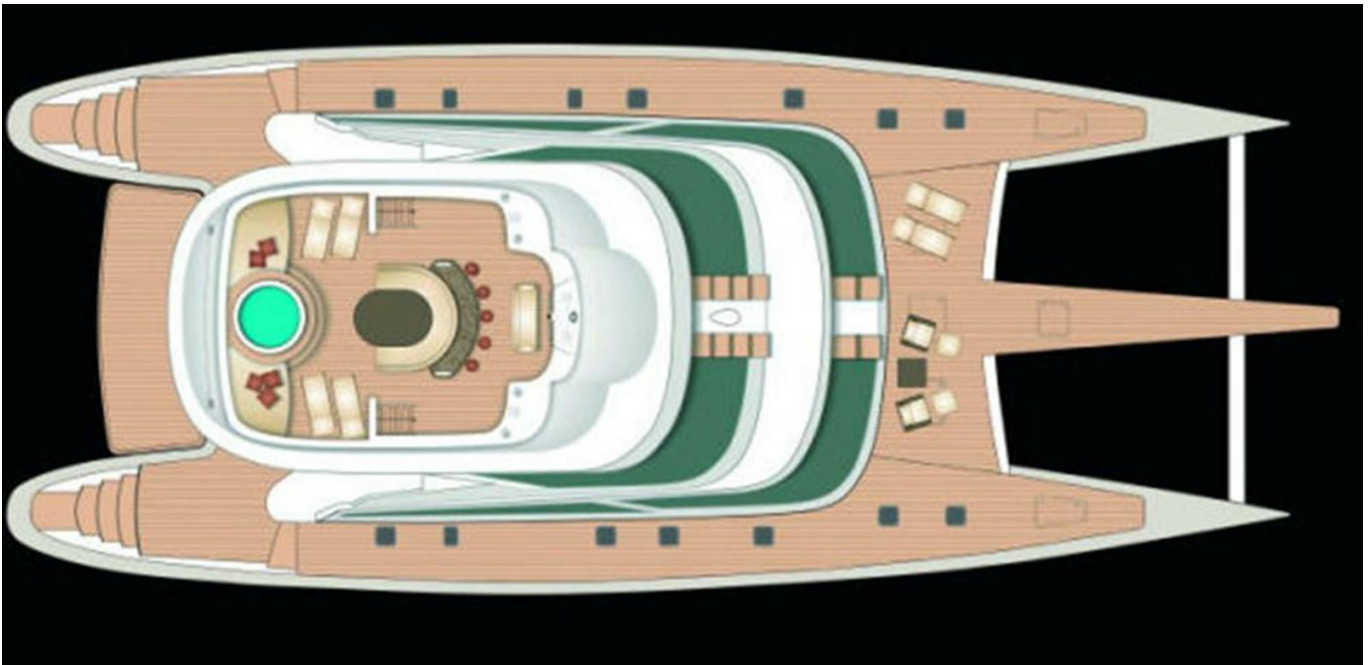

world yacht group

Experts in luxury yachts

115' 2008 Yapluka

LOA:	115' 2" (35.1m)	Delivery/Model Year:	2008
Beam:	48' 5" (14.75m)	Model:	Yapluka
Max Draft:	7' 11" (2.4m)	Builder:	YAPLUKA
Tonnage:	0.00	Type:	Catamaran Cruiser
Speed:		Staterooms:	5
Flag:	French	Fuel Cap:	8000 L (2113.38 Gal)
Location:	N/A, N/A France	Water Cap:	5000 L (1320.86 Gal)
VAT Paid:	No Duty Paid	Engines:	2x, Yanmar, 400 HP
		Price:	(\$13,603,129 USD est.) €12,800,000 EUR

Generated On 4/21/2024 11:30 AM by WORLD YACHT GROUP SVC Account

WORLD YACHT GROUP USA

WORLD YACHT GROUP SVC

115' 2008 Yapluka

Account

**info160920210306@world-yacht-
group.com**

worldyachtgroup.com

Page 1 of 7

Additional Specifications For 115' 2008 Yapluka:

LOA:	115' 2" (35.1m)	Delivery/Model	2008
Beam:	48' 5" (14.75m)	Year:	
Max Draft:	7' 11" (2.4m)	Year Built:	2008
Hull Material:	Composite	Builder:	YAPLUKA
Range At Cruise Speed:		Model:	Yapluka
Range At Max Speed:		Type:	Catamaran Cruiser
Fuel Capacity:	8000 L (2113.38 Gal)	Engines:	400 HP, Twin, Inboard, Diesel, Yanmar,
Water Capacity:	5000 L (1320.86 Gal)	Staterooms:	5
Holding Tank:	1200 L (317.01 Gal)	Captain Cabin:	No
Flag:	French	Classifications:	Unknown
Location:	N/A, N/A France	MCA: No	ISM: No
Price:	(\$13,603,129 USD est.) €12,800,000 EUR		
Tax Status:	No Duty Paid		