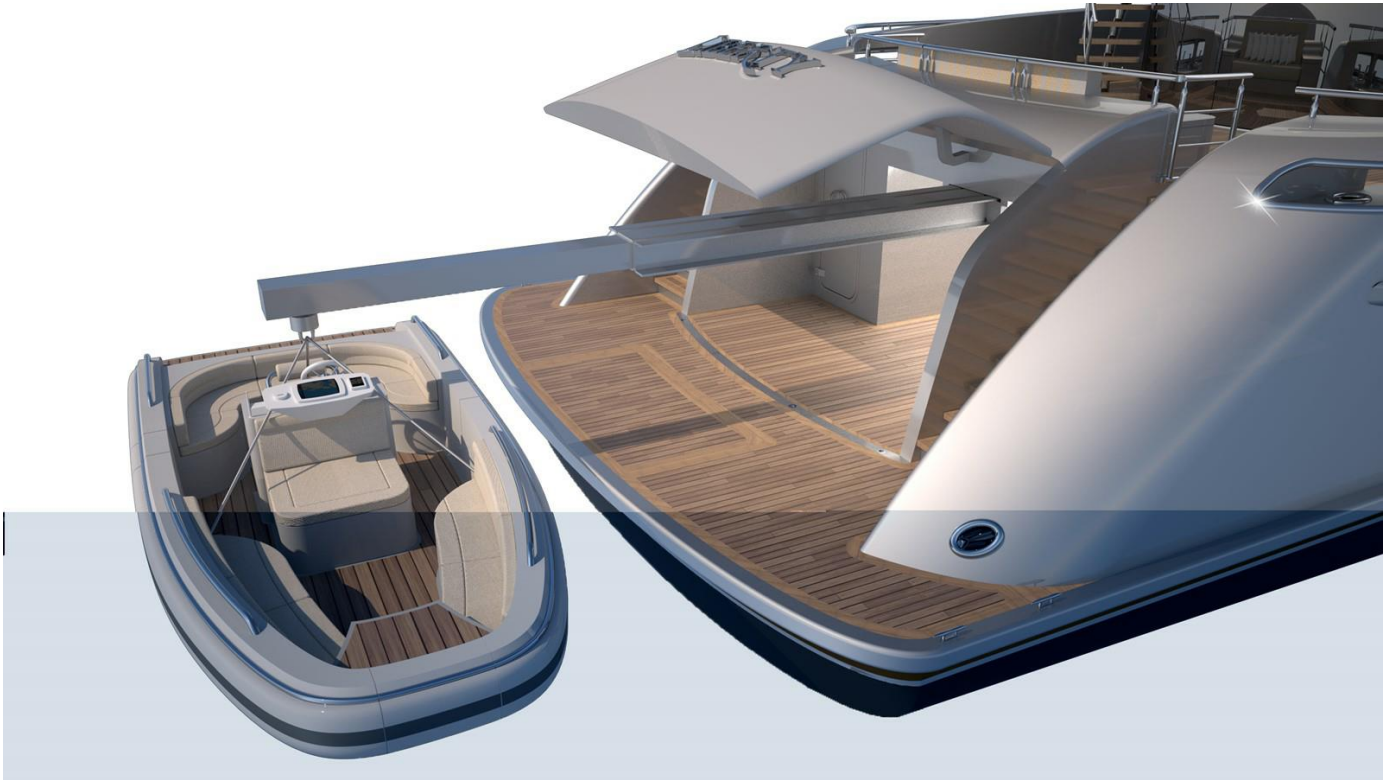

Type	Motor Yacht	Classification	--
Top	Hardtop	Class Type	--
Model	Burger 144	Builder	BURGER BOAT COMPANY
Manuf. Year	2028	Naval Architect	Gregory C Marshall Naval Architects
Refit Year	--	Interior Design	TBD
LOA	143' 6" (43.74m)	Hull	Aluminum
Beam	27' 10" (8.48m)	Deck	Aluminum
Draft Min/Max	6' 3" (1.9m) / 7' (2.13m)	Engines	--
GRT	--	Max Speed	16 Knots
Fuel	15850 Gal	Cruise Speed	14 Knots
Water	1850 Gal	Range	--
Flag	TBD	Accommodations	10 in 5 strms 8 crew

ASKING PRICE: Price on Application

Burger 144 Tri-Deck Motor Yacht

The Burger 144 Tri-Deck Motor Yacht is a one-of-a-kind yacht at the pinnacle of luxury. Add your own custom preferences, imagination and style to create a Burger of your very own. Are you ready for the adventure? The Burger 144 provides her passengers stunning and unmatched elegance. This is a modern yacht designed for journeys that whisk you away in your own private escape. Work with Burger to customize her for your unique mission and requirements — a collaboration that combines your mission with our heritage.

Imagine what you can build — dreams, getaways, the freedom of being at sea with no land in sight, an heirloom and a lifetime of memories crafted as a member of the Burger family.

The Burger 144's large main salon and dining area transforms into a lavish indoor/outdoor area. The luxurious full beam main deck owner's stateroom includes a large office area, his and hers en suite baths and generous closets. The main entry foyer features double curved open staircases, one leading to the lower guest accommodations and the other to the upper deck. The guest accommodations consist of four fully appointed staterooms with en suite baths.

The upper deck includes a sky lounge opening to a private deck aft. The efficient galley provides ample room for conversing and relaxation. The Burger 144's spacious crew area has direct access to the guest areas. The tender garage conceals her 20' (6 m) tender and water toys.