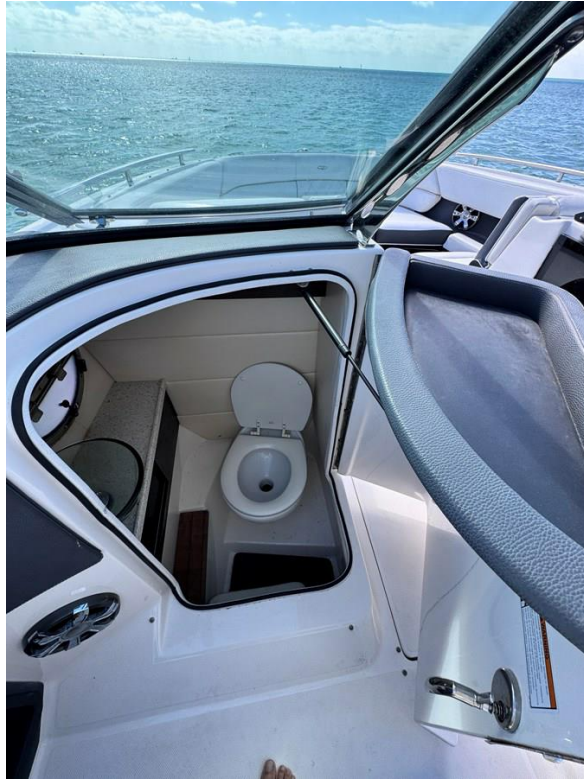

ASKING PRICE: \$90,000 USD

More about the boat

- Spacious Cockpit and Lounge Areas: The cockpit features adaptable seating that transforms from a sunbathing area to a social lounge or dining space.
- Dual Purpose Stern: The aft area includes an integrated lounge and an extended swim platform, ideal for water activities or simply relaxing in the sun.
- Wet Bar: A built-in wet bar with storage for refreshments makes the 29 OBX the perfect boat for hosting and entertaining.
- Is equipped with 2 Yamaha 200hp outboard engines, offering excellent acceleration and top-tier cruising speeds.
- Touchscreen system for navigation, engine diagnostics, and entertainment integration—all accessible with the touch of a button.
- A high-quality sound system
- Built-In Garmin Navigation
- Fully Enclosed Head
- Ample storage space for gear, equipment, and personal belongings
- The Regal 29 OBX comes with a foldable wakeboard tower, making it easy to stow when not in use while offering the perfect height for wakeboarding.
- An integrated tow point lets you quickly connect water skis, wakeboards, or tubes, providing endless fun for your family and friends.
- Swim Platform with Ladder: The extended swim platform offers easy access to and from the water, complete with a telescoping ladder for convenience.
- Sturdy Handrails: Strategically placed handrails offer additional safety when moving around the boat.
- The captain's seat is designed for comfort with adjustable seating and controls, making navigation a smooth and pleasurable experience.
- A cozy forward seating area for enjoying the views or relaxing on a comfy cushion