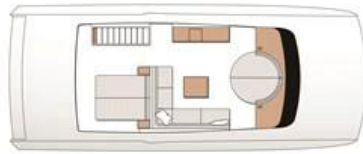

Horizon FD110 Tri-Deck Color GA