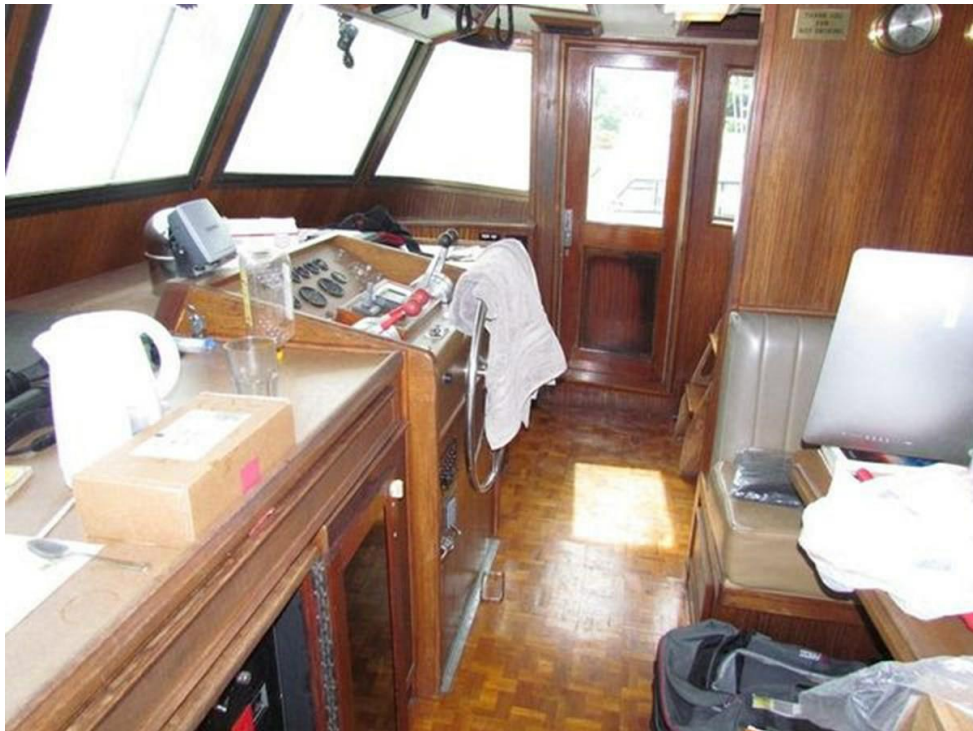

20

21

Generated On 4/18/2025 10:24 AM by RJC Yacht Sales

Robert J. Cury & Associates

RJC Yacht Sales

**1982 Hatteras LRC Long
Range Cruiser**

M: 954-525-7484
rjcyachts@aol.com
www.rjcyachts.com

Page 13 of 25