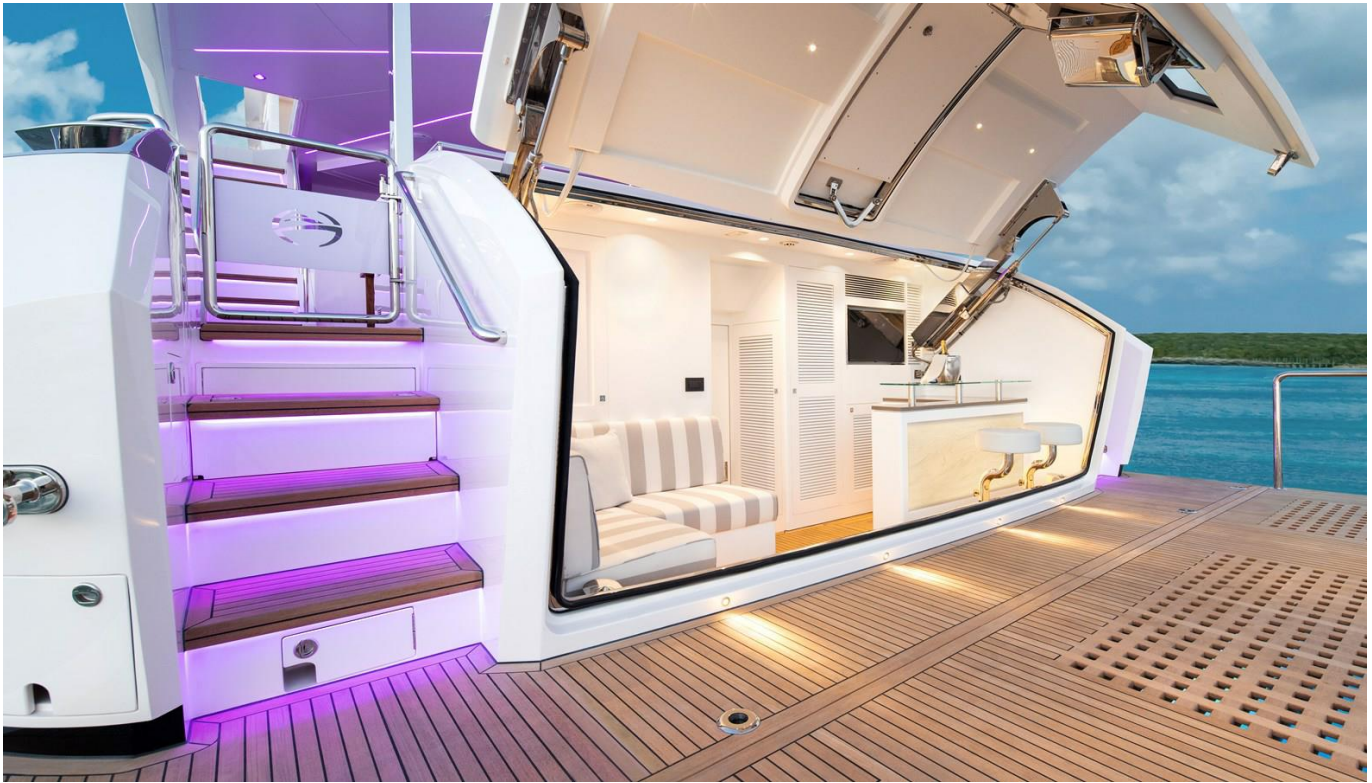

Type	Motor Yacht Motor Yacht	Classification	--
Top	--	Class Type	--
Model	FD97 (New Build Specs)	Builder	HORIZON YACHTS
Manuf. Year	2026	Naval Architect	Cor D. Rover
Refit Year	--	Interior Design	Cor D. Rover & Horizon Yachts
LOA	96' 6" (29.41m)	Hull	Fiberglass
Beam	23' 9" (7.24m)	Deck	--
Draft Min/Max	6' 2" (1.88m) / --	Engines	2x, CAT, C32A, 1600 HP
GRT	--	Max Speed	--
Fuel	3600 Gal	Cruise Speed	--
Water	400 Gal	Range	--
Flag	--	Accommodations	10 in 5 strms 6 crew

ASKING PRICE: Price on Application

Horizon FD100 sistership cruising across the ocean.

Horizon FD100 sisterhip main salon with dark wood flooring.

Horizon FD100 sistership master bedroom with stone headboard.

Horizon FD100 sistership aft deck with bar and TV.

Horizon FD100 sistership tri-deck with sunpads and seating.

Horizon FD100 sistership boat deck Jacuzzi.

Ceach club with bar and seating.

Horizon FD100 sistership salon with light wood and black accents.

Large galley island with black countertops.

Skylounge helm with 3 captains chairs.

Horizon FD100 sistership beach club with couch and bar.