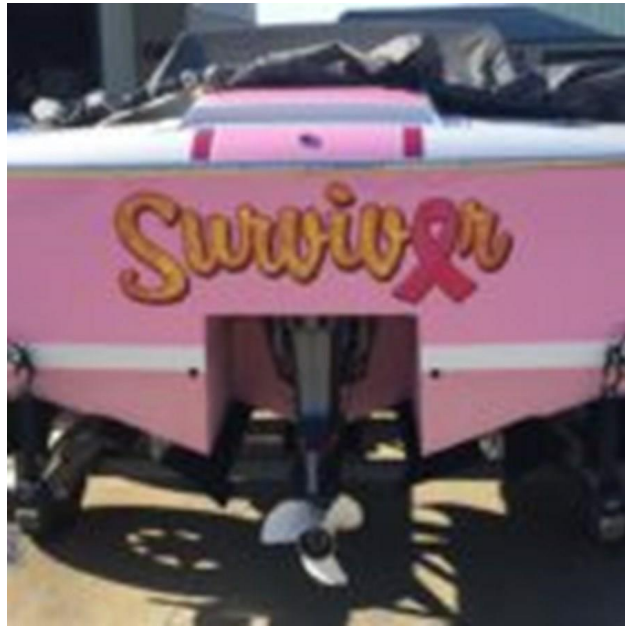

15380664_10154702997126145_1825606945592842291_n-150x150

Generated On 8/17/2022 2:54 AM by Royal Yachts SVC Account

Royal Yachts

Royal Yachts SVC Account
info110220220300@royal-
yachts.com
www.ry.ae

1971 17' Chris Craft Lancer MG