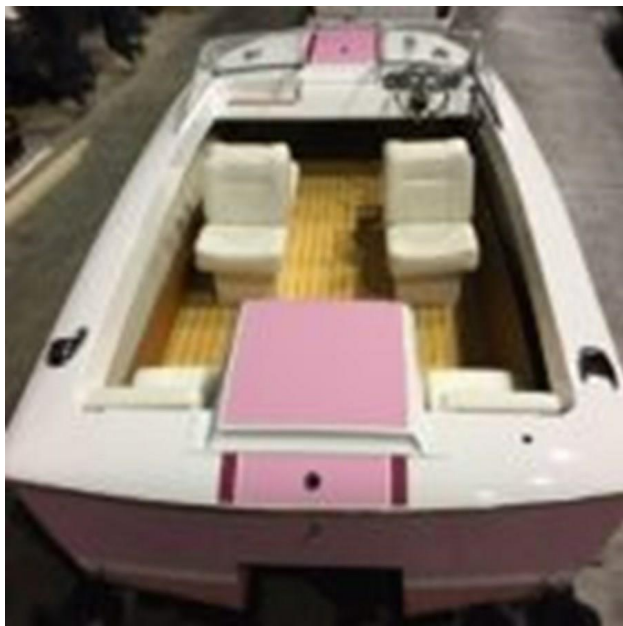

17CCLOB6-150x150